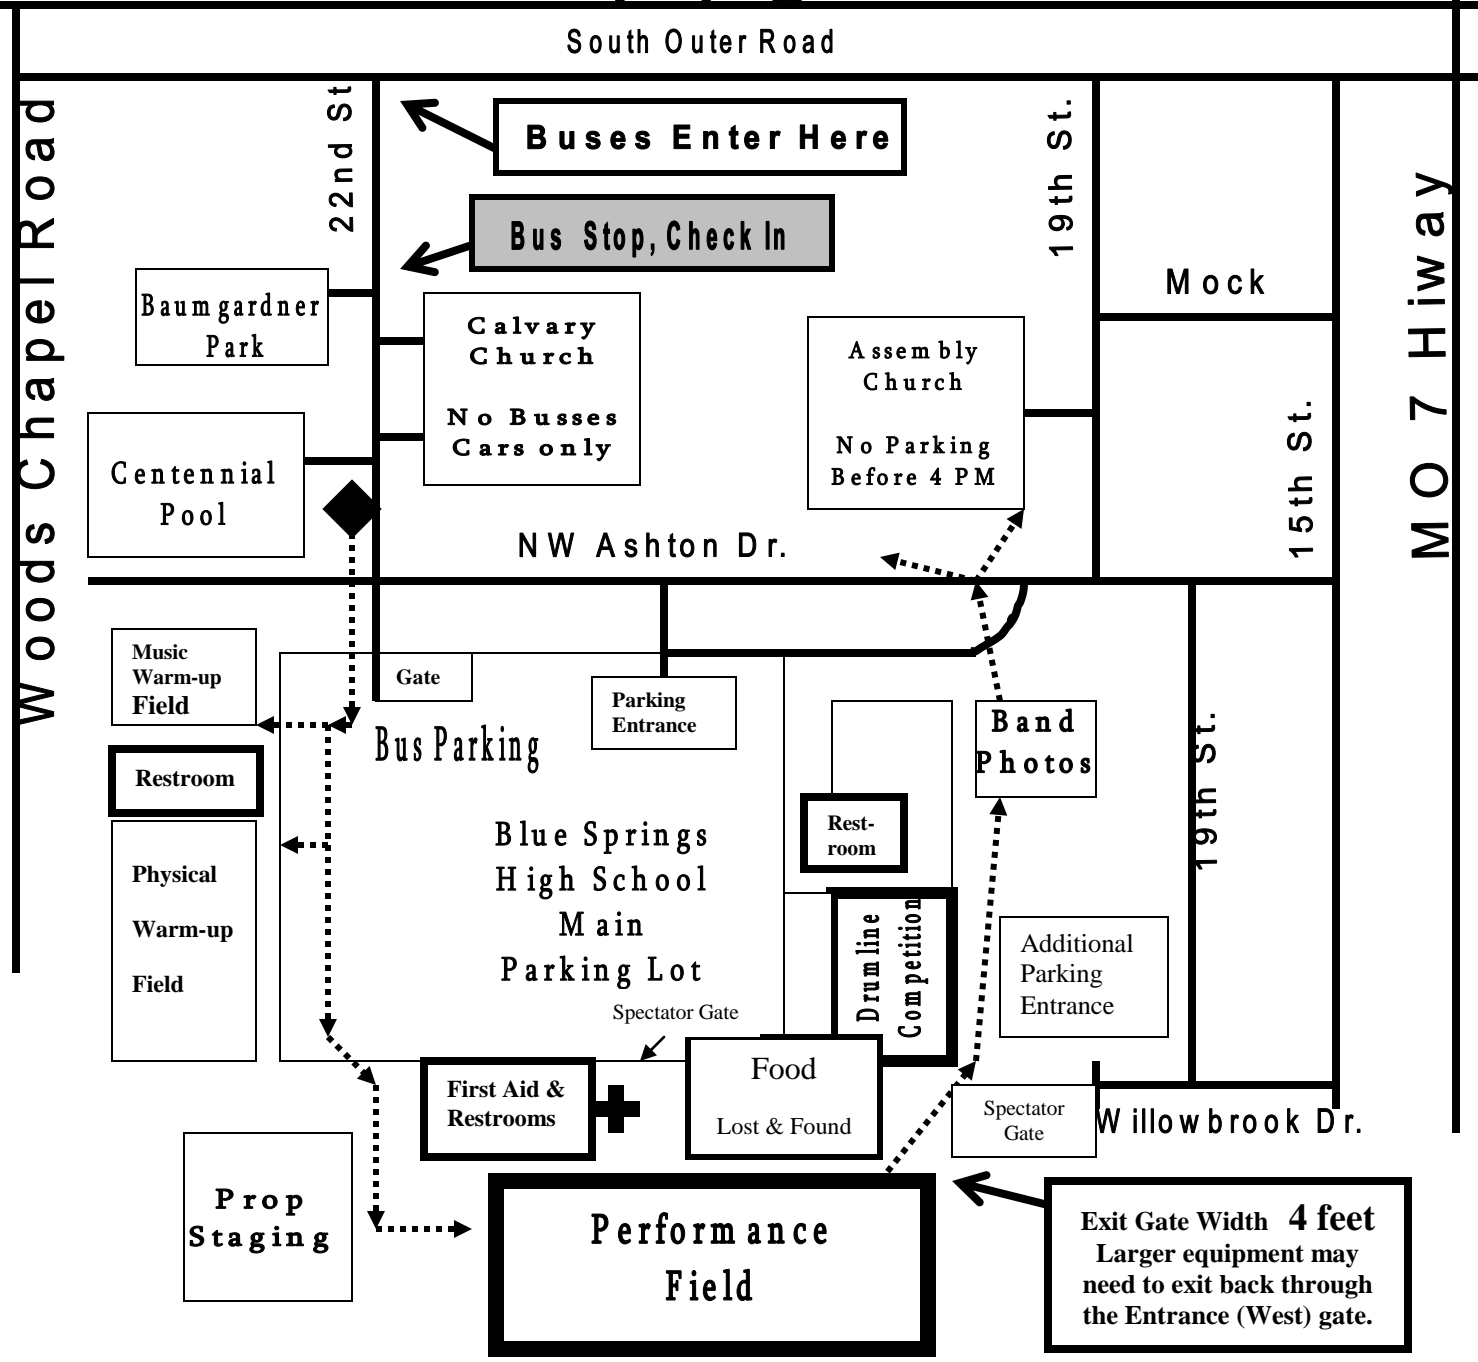

BUS/EQUIPMENT VEHICLE PARKING

NORTH

I-70

All bands please follow dotted line path to and from the performance field.

DIRECTIONS:

- From I-70 East – Exit S on MO 7-Highway. 1st right (west) on South Outer Road.
- From I-70 West – Exit S on Woods Chapel Road. Immediate left (east) on South Outer Road.

PARKING:

- ALL BUSES AND EQUIPMENT VEHICLES MUST enter at South Outer Road and 22nd St.
- Your band will be met on 22nd St. at South Outer Road and dispatched to an available parking area.
 - Bus and Equipment vehicles only!
 - Please park on paved surfaces only.
 - Please park as efficiently as possible. We need all the space we can get! THANKS.