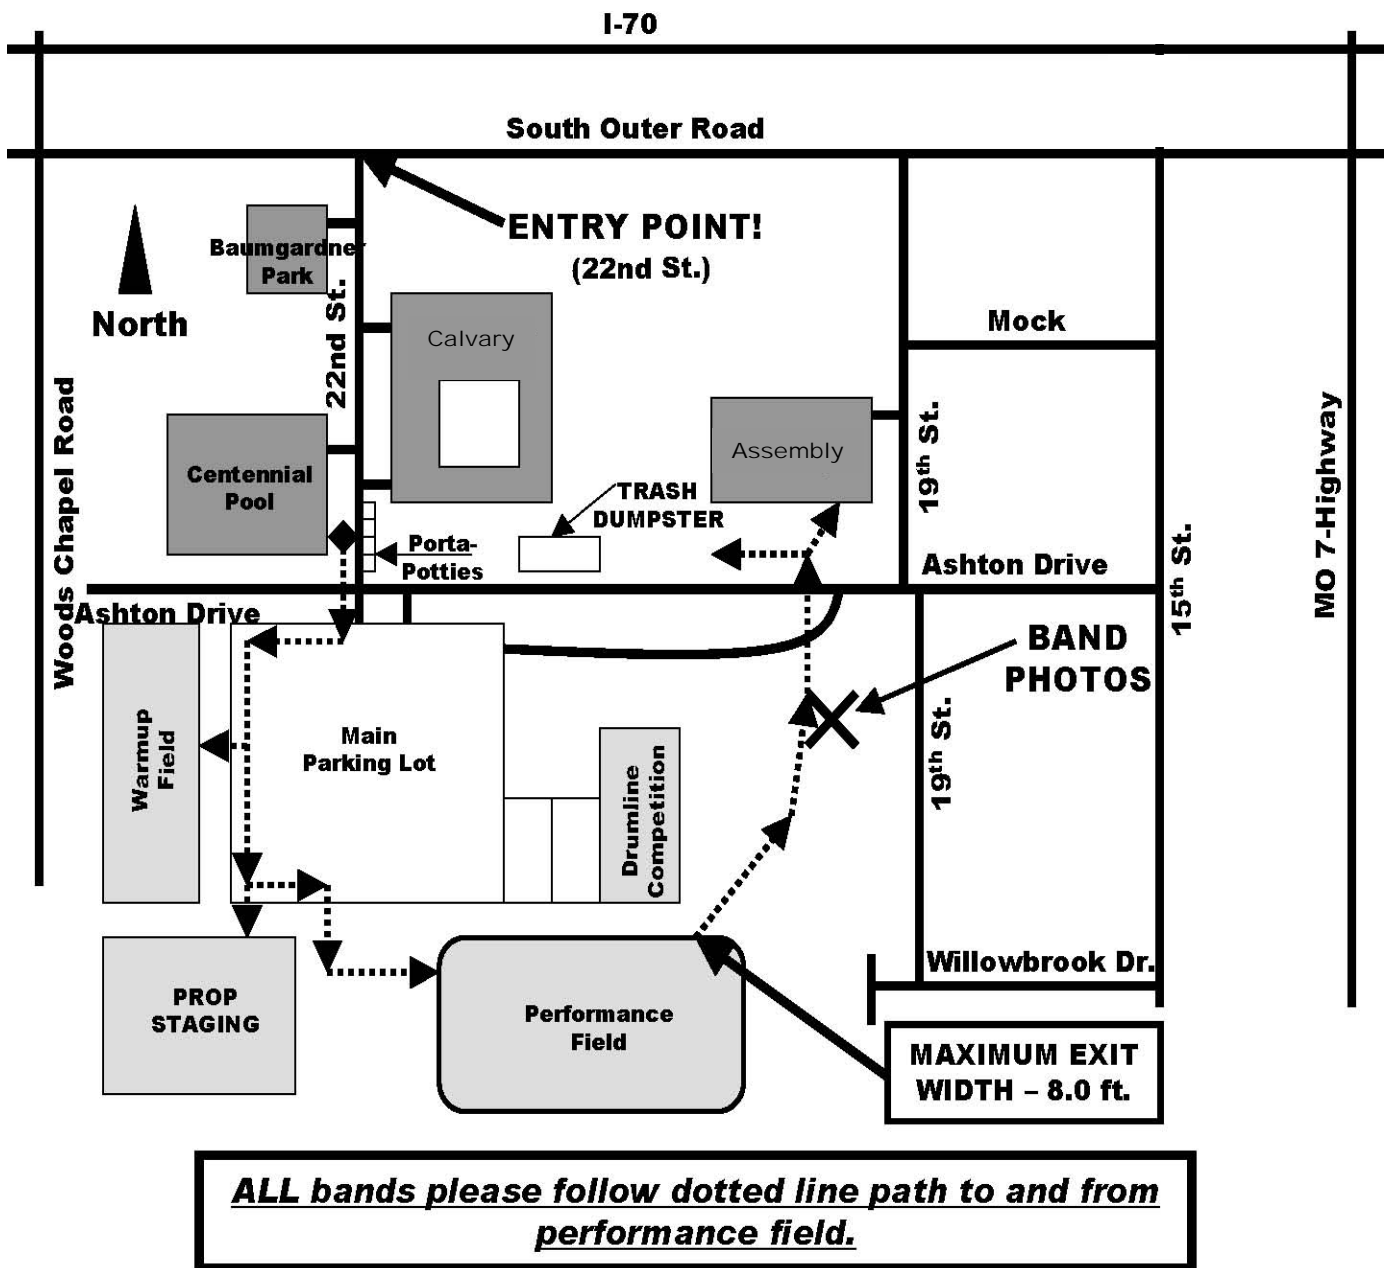

BUS/EQUIPMENT VEHICLE PARKING

DIRECTIONS:

- From the East on I-70 - Exit S on MO 7-Highway. 1st right (west) on South Outer Road.
- From the West on I-70 - Exit S on Woods Chapel Road. Immediate left (east) on South Outer Road.

PARKING:

- ALL BUSES AND EQUIPMENT VEHICLES MUST enter at South Outer Road and 22nd St.
- Your band will be met on 22nd St. at South Outer Road and dispatched to an available parking area.
- Bus and Equipment vehicles only!
- Please park on paved surfaces only!
- Please park as efficiently as possible. We need all the space we can get! THANKS.
- Thank you for helping us keep our neighbors property clean!